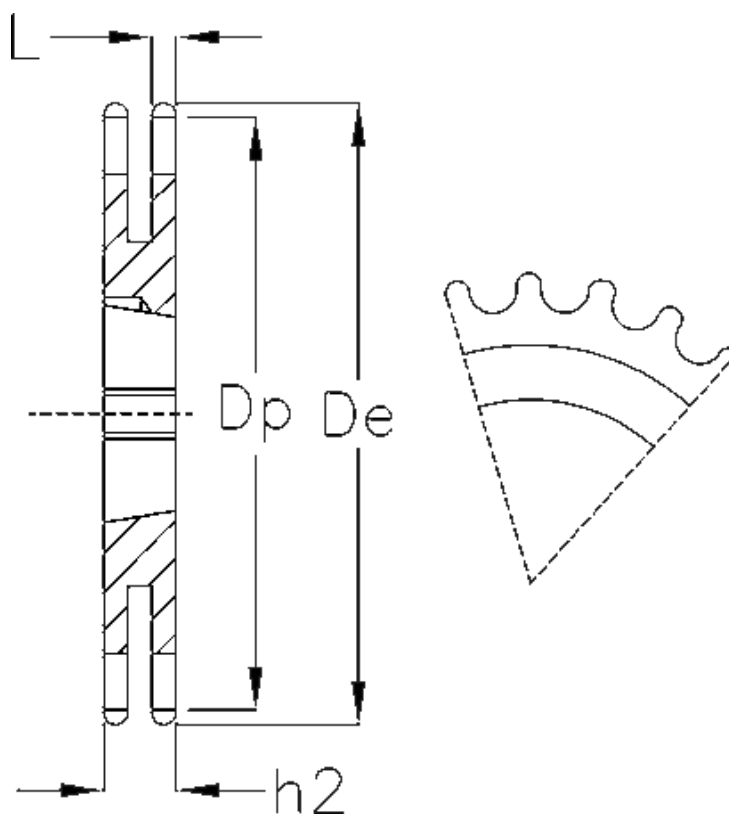

Article number: 616032007017

Description: Taperbored sprocket 12 B-2 Z=17 duplex
for bushing 1610

Measures

Buchse = 1610
C = 2
Chain = 12 B-2
Chain size = 3/4" x 7/16"
De = 111.5
Dp = 103.67
H = 30.3
h2 = 30.3

Material = Stål
Number of teeth = 17